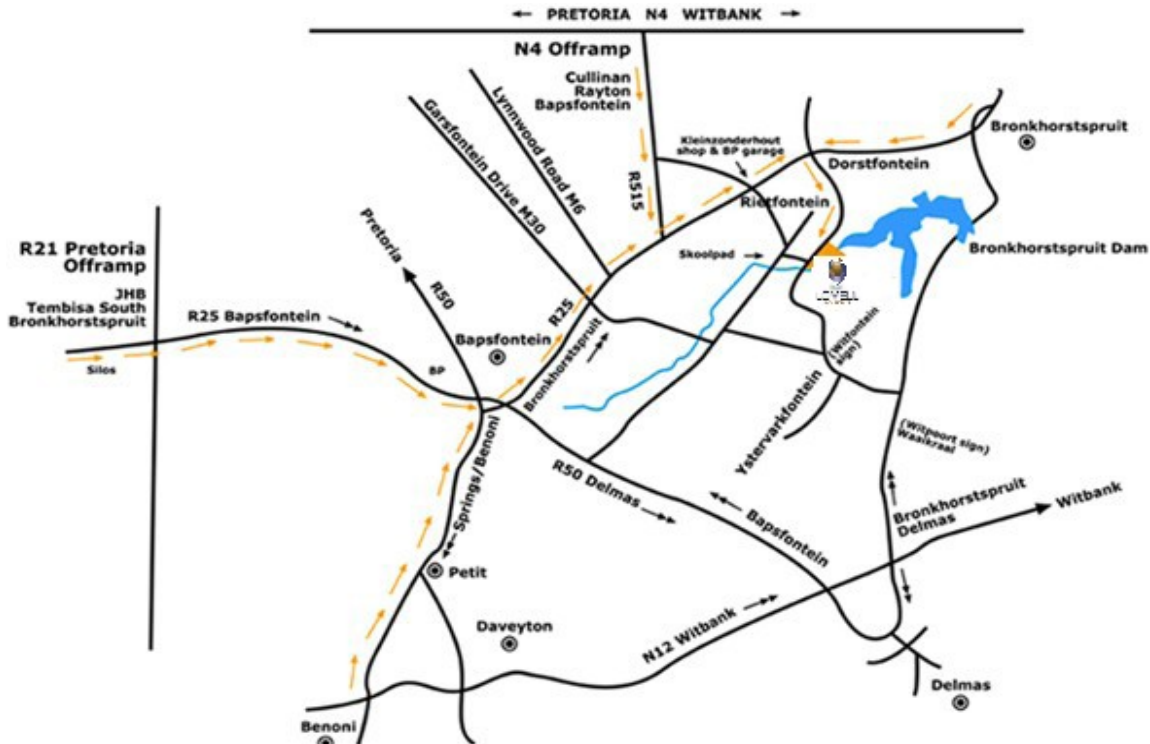

LOVELL
INDUSTRIES

Directions from Benoni:

1. Take Pretoria Road past the Rynfield Bunny Park towards Petit.
2. Keep straight on past Crystal Park, past Petit, past Bapsfontein-for approx 25km (R25).
3. Turn right at Dorstfontein Signboard(Big Oxbow Country Estate Signboard)
4. Approx. 8km on sand road, turn left into Lovell Industries/Oxbow Country Estate entrance.

Directions from Johannesburg :

1. Take the R21 past Johannesburg International Airport towards Pretoria . Take the Bronkhorstspuit, Tembisa, JHB South Offramp, turn left towards Bronkhorstspuit/ Bapsfontein (travel straight on for approx. 20km). At the T-junction turn right towards Delmas, travel until you reach a 4-way stop turn left towards Bronkhorstspuit (R25).
2. Keep straight on, (landmarks to pass - Bapsfontein squatter camp, Welbekend police station, Kleinzonderhout BP/ General Dealers (approx 25km)).
3. Turn right at the Dorstfontein signboard. (Big Oxbow Country Estate Signboard)
4. Approx. 8km on sand road, turn left into Lovell Industries/Oxbow Country Estate entrance.

Directions from Pretoria :

1. Take the N4 from Pretoria towards Witbank.
2. Take the Cullinan, Rayton, Bapsfontein offramp. Turn right towards Bapsfontein (travel approx 10-15km).
3. At the T-junction, turn left towards Bronkhorstspuit (R25).
4. Travel approx 10km, turn right at Dorstfontein Signboard(Big Oxbow Country Estate Signboard)
5. Approx. 8km on sand road, turn left into Lovell Industries/Oxbow Country Estate entrance.

Directions from Pretoria East:

1. Take Lynnwood Road in an easterly direction, past Silver Lakes .
2. Travel straight on for approx. 22km until you reach a T-junction.
3. Turn left towards Bronkhorstspuit (R25).
4. Keep straight on for approx 14km, turn right at Dorstfontein Signboard.(Big Oxbow Country Estate Signboard)
5. Approx. 8km on sand road, turn left into Lovell Industries/Oxbow Country Estate entrance.